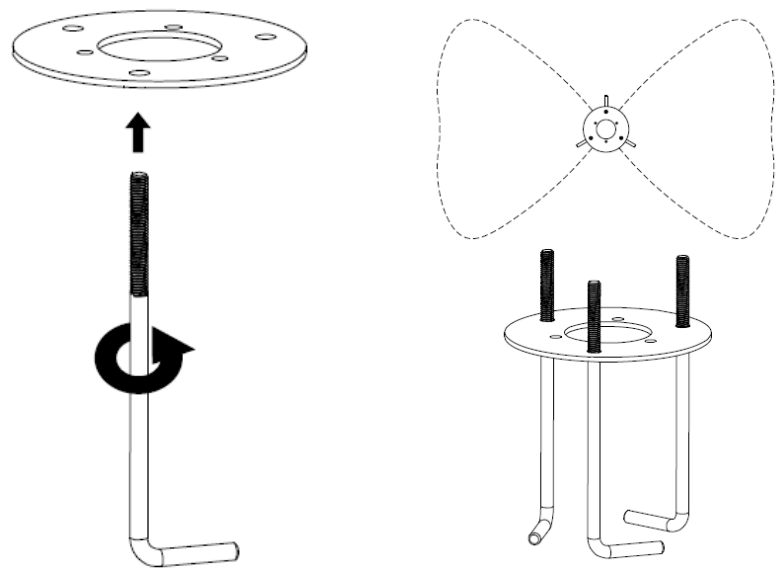

Poller Leuchte 4.000K

- ✓ 14W
- ✓ 1.260lm
- ✓ 220-240VAC
- ✓ 1kV
- Überspannungsschutz
- ✓ 4.000K
- ✓ CRI 80
- ✓ \varnothing 165 * 900mm
- ✓ 7kg
- ✓ Pulverbeschichtung
- ✓ IK10
- ✓ IP66
- ✓ -30° - +50°C
- ✓ 50.000h

Packing List		
	Base plate templates	1PCS
	Screw fixing plate	1PCS
	Screw M5*16	5PCS
	Screw M8	3PCS
	Nut M8	3PCS

Installation

Suggested cement column size

Installation