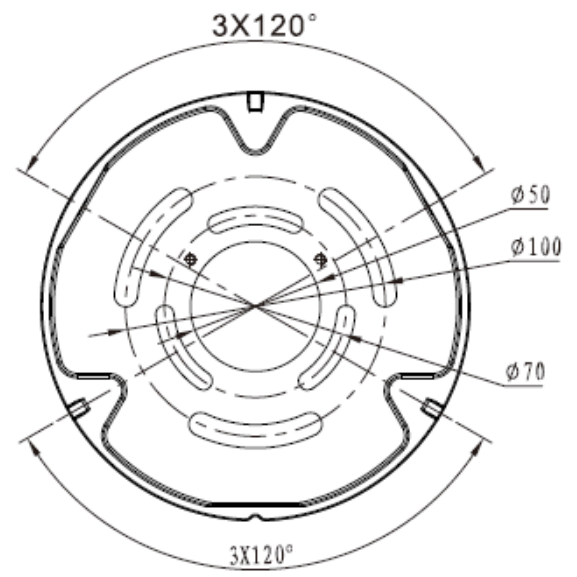

Poller Leuchte 4.000K

- ✓ 14W
- ✓ 1.260lm
- ✓ 220-240VAC
- ✓ 1kV
- Überspannungsschutz
- ✓ 4.000K
- ✓ CRI 80
- ✓ \varnothing 165 * 900mm
- ✓ 7kg
- ✓ Pulverbeschichtung
- ✓ IK10
- ✓ IP66
- ✓ -30° - +50°C
- ✓ 50.000h

Packing List		
	Base plate templates	1PCS
	Screw fixing plate	1PCS
	Screw M5*16	5PCS
	Screw M8	3PCS
	Nut M8	3PCS

Installation

Suggested cement column size

Installation