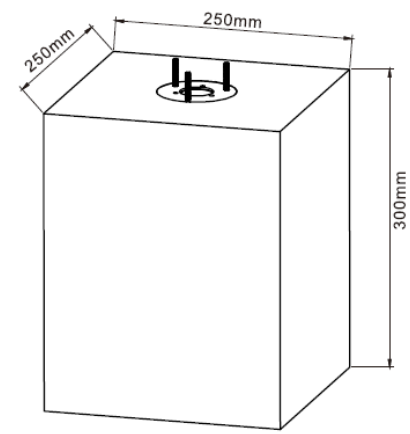

Poller Leuchte 4.000K

- ✓ 14W
- ✓ 1.260lm
- ✓ 220-240VAC
- ✓ 1kV
- Überspannungsschutz
- ✓ 4.000K
- ✓ CRI 80
- ✓ \varnothing 165 * 900mm
- ✓ 7kg
- ✓ Pulverbeschichtung
- ✓ IK10
- ✓ IP66
- ✓ -30° - +50°C
- ✓ 50.000h

Packing List		
	Base plate templates	1PCS
	Screw fixing plate	1PCS
	Screw M5*16	5PCS
	Screw M8	3PCS
	Nut M8	3PCS

Installation

Suggested cement column size

Installation