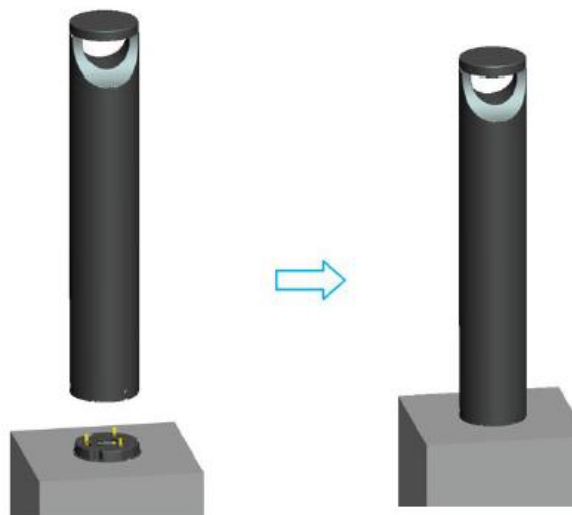

Poller Leuchte 4.000K

- ✓ 14W
- ✓ 1.260lm
- ✓ 220-240VAC
- ✓ 1kV
- Überspannungsschutz
- ✓ 4.000K
- ✓ CRI 80
- ✓ \varnothing 165 * 900mm
- ✓ 7kg
- ✓ Pulverbeschichtung
- ✓ IK10
- ✓ IP66
- ✓ -30° - +50°C
- ✓ 50.000h

Packing List		
	Base plate templates	1PCS
	Screw fixing plate	1PCS
	Screw M5*16	5PCS
	Screw M8	3PCS
	Nut M8	3PCS

Installation

Suggested cement column size

Installation