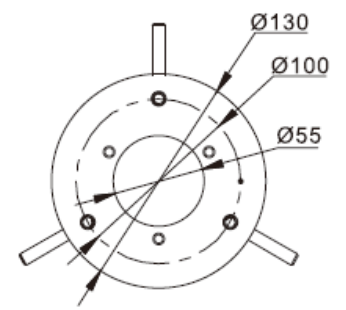

Poller Leuchte 4.000K

- ✓ 14W
- ✓ 1.260lm
- ✓ 220-240VAC
- ✓ 1kV
- Überspannungsschutz
- ✓ 4.000K
- ✓ CRI 80
- ✓ \varnothing 165 * 900mm
- ✓ 7kg
- ✓ Pulverbeschichtung
- ✓ IK10
- ✓ IP66
- ✓ -30° - +50°C
- ✓ 50.000h

Packing List		
	Base plate templates	1PCS
	Screw fixing plate	1PCS
	Screw M5*16	5PCS
	Screw M8	3PCS
	Nut M8	3PCS

Installation

Suggested cement column size

Installation