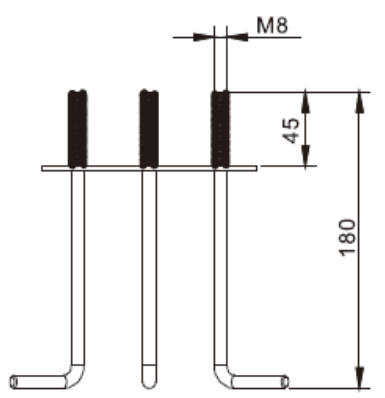

Poller Leuchte 4.000K

- ✓ 14W
- ✓ 1.260lm
- ✓ 220-240VAC
- ✓ 1kV
- Überspannungsschutz
- ✓ 4.000K
- ✓ CRI 80
- ✓ \varnothing 165 * 900mm
- ✓ 7kg
- ✓ Pulverbeschichtung
- ✓ IK10
- ✓ IP66
- ✓ -30° - +50°C
- ✓ 50.000h

Packing List		
	Base plate templates	1PCS
	Screw fixing plate	1PCS
	Screw M5*16	5PCS
	Screw M8	3PCS
	Nut M8	3PCS

Installation

Suggested cement column size

Installation