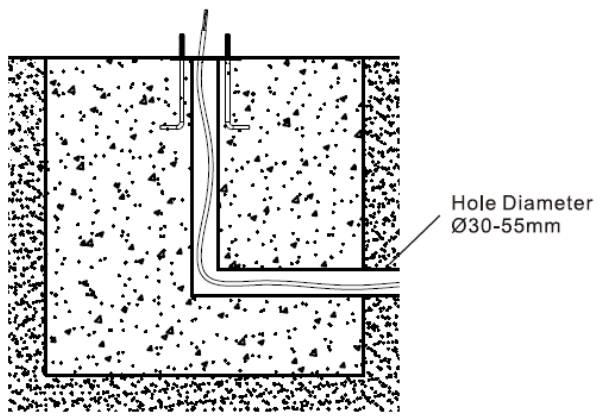

Poller Leuchte 4.000K

- ✓ 14W
- ✓ 1.260lm
- ✓ 220-240VAC
- ✓ 1kV
- Überspannungsschutz
- ✓ 4.000K
- ✓ CRI 80
- ✓ \varnothing 165 * 900mm
- ✓ 7kg
- ✓ Pulverbeschichtung
- ✓ IK10
- ✓ IP66
- ✓ -30° - +50°C
- ✓ 50.000h

Packing List		
	Base plate templates	1PCS
	Screw fixing plate	1PCS
	Screw M5*16	5PCS
	Screw M8	3PCS
	Nut M8	3PCS

Installation

Suggested cement column size

Installation